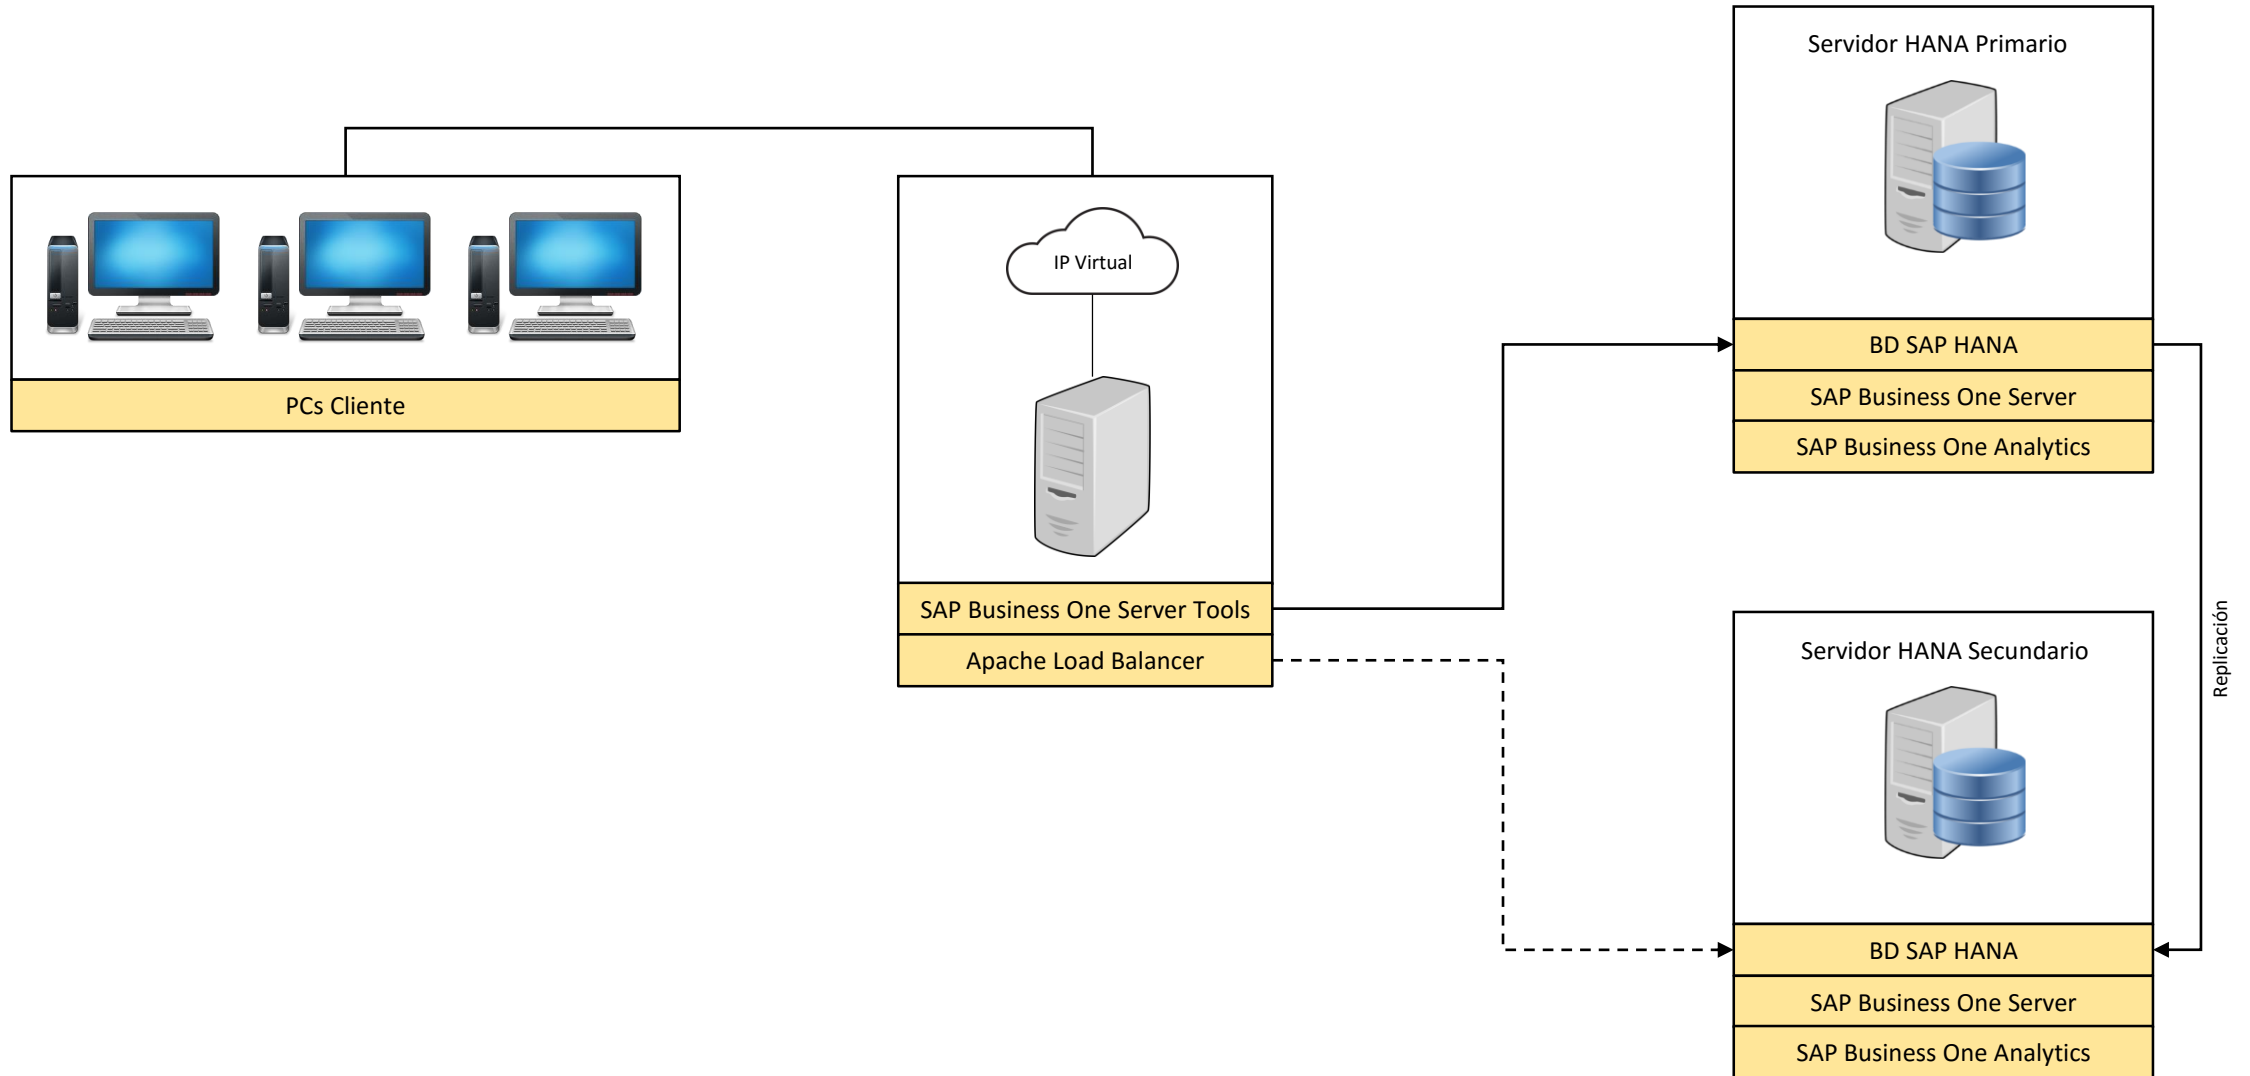

## SAP Business One, versión para SAP HANA

Mayo 2016

**exxio**

Sólo para uso interno

The SAP logo is located in the bottom left corner of the slide. It consists of the letters 'SAP' in a bold, white, sans-serif font, set against a blue rectangular background.

# SAP Business One, versión para SAP HANA & Alta Disponibilidad

Esquema Conceptual